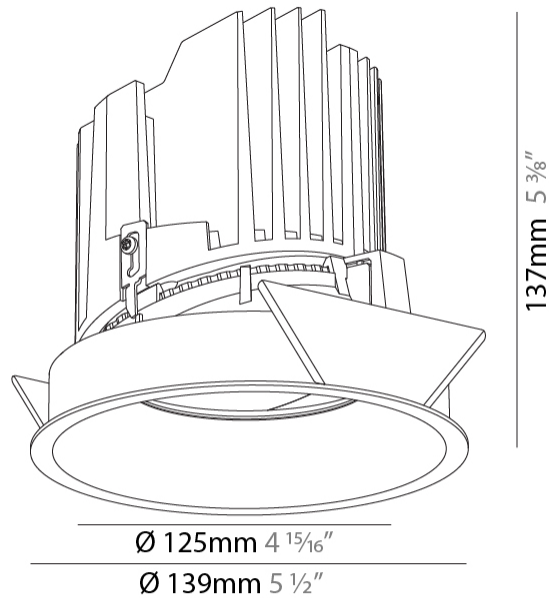

PHYSICAL

Shape: Round
Diameter (mm): 139
Diameter (in): 5 1/2
Height (mm): 137
Height (in): 5 3/8
Ceiling Thickness (mm): 10 / 12.5 / 15
Ceiling Thickness (in): 3/8 or 1/2 or 9/16
Min. Recessing Depth (mm): 150
Min. Recessing Depth (in): 5 7/8
Light Distribution: Adjustable / Downlight
Weight (kg): 0.856
Weight (lbs): 1.89
Fixture Finish: SSR / BKV / CWI / CRY / HAB / LAG / UFT / ITA / RUA / RUR / MIC / FTG / MYG / TWT / LOD / PUS / FRO / FUP / KIA / POP / BLS / SPG / MEY / GOH / GUM / CHC / COM / ABZ / JAG / OBR / MOS / ROR
Fixture Material: Aluminum Die Cast
Cut-out Measurements: 130mm / 5 1/8"

ELECTRICAL

Lamp Type: LED (Zhaga Standard)
Input Wattage (W): 28.6
Total Output Wattage (W): 26
Dimming: Tri-Mode (Non-Dimming and Phase Dimming (120Vac only) and 0-10V Dimming)
Driver Included: No
Driver Location: Recessed Housing
Driver Type: Constant Current - Universal
Driver Class: Class 2
Housing: See components
Input Voltage (V): 120 - 277
Constant Current (MA): 700

LED

Number of LEDs: 1
Color Temperature (°K): 2700 / 3000 / 3500 / 4000
Max. Delivered Lumen (lm): 2030 / 2080 / 2185 / 2230
Nominal Lumen (lm): 3210 / 3290 / 3459 / 3530
CRI: >90 CRI
Efficiency (%): 0.631
Lamp Life (hrs): 50000

OPTICAL

Reflector: 20 / 40 / 60
Adjustability: Rotational 355°; Tilt 10°

RATINGS AND CERTIFICATIONS

Certified By: Certified for North American Standards
IP rating: IP20